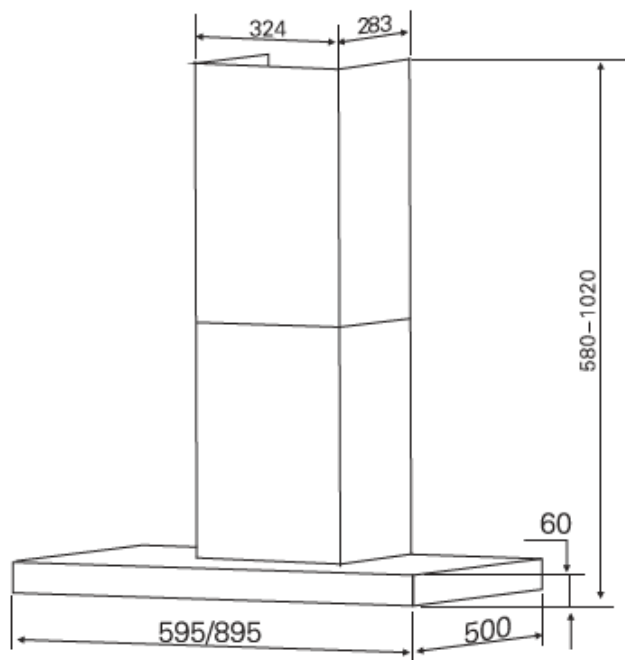

LDH-TC

LDH-TC

COLOR	CODE
S/S	4049 1103

FEATURES

- DECORATIVE HOOD
- TOUCH CONTROL PANEL
- CONVENTIONAL ASPIRATION
- 3 SPEEDS
- EXHAUST CAPACITIES: 1,200 M³/H
- NOISE: 65 DBA
- LED LAMPS
- 3 ALUMINUM FILTERS
- DELAY TIMER: 5 MINUTES